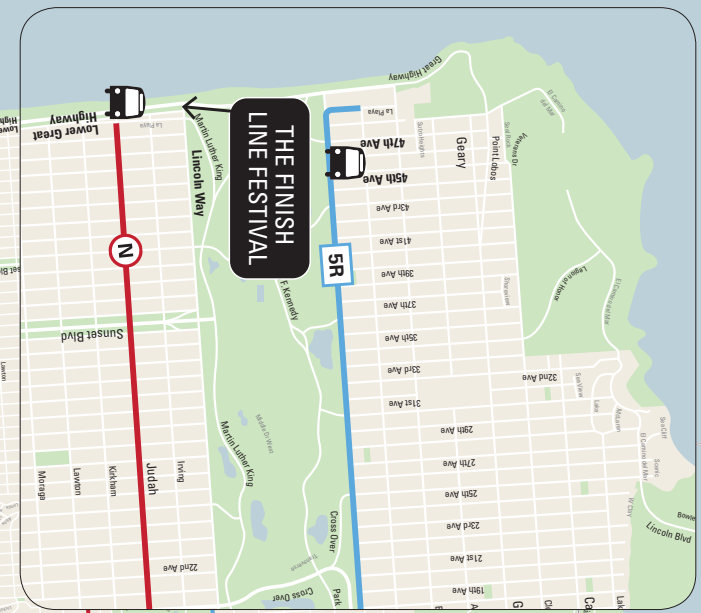

LEGEND

START

Main St. & Howard St.
San Francisco, CA 94105

YOU ARE HERE

Pier 35
1454 The Embarcadero
San Francisco, CA 94133

Special service to Downtown shuttle locations:
• Fulton Street between 47th and 45th avenues
• Judah and La Playa streets

N Rail Line N/NX

E Historic Rail Line F

F Historic Rail Line E

L Cable Car Lines

5R Rapid Bus Line 5/5R

THE FINISH LINE FESTIVAL

Ocean Beach Parking Lot
Great Highway [B/NW JFK Dr. & Lincoln Way]
San Francisco, CA 94122