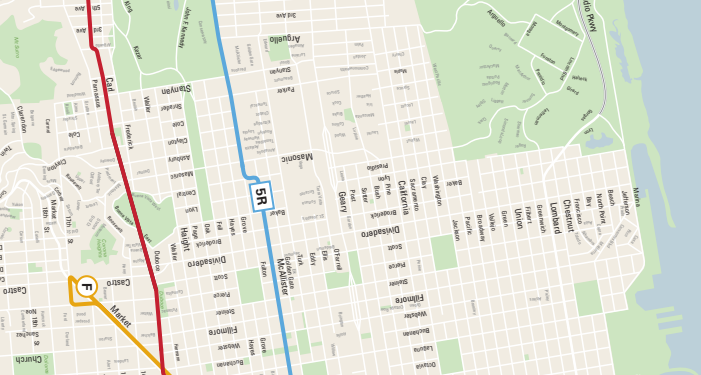

LEGEND

START

Main St. & Howard St.
San Francisco, CA 94105

YOU ARE HERE

Pier 35
1454 The Embarcadero
San Francisco, CA 94133

Special service to Downtown shuttle locations:
• Fulton Street between 47th and 45th avenues
• Judah and La Playa streets

N Rail Line N/NX

E Historic Rail Line F

F Historic Rail Line E

L Cable Car Lines

5R Rapid Bus Line 5/5R

THE FINISH LINE FESTIVAL

Ocean Beach Parking Lot
Great Highway [B/NW JFK Dr. & Lincoln Way]
San Francisco, CA 94122